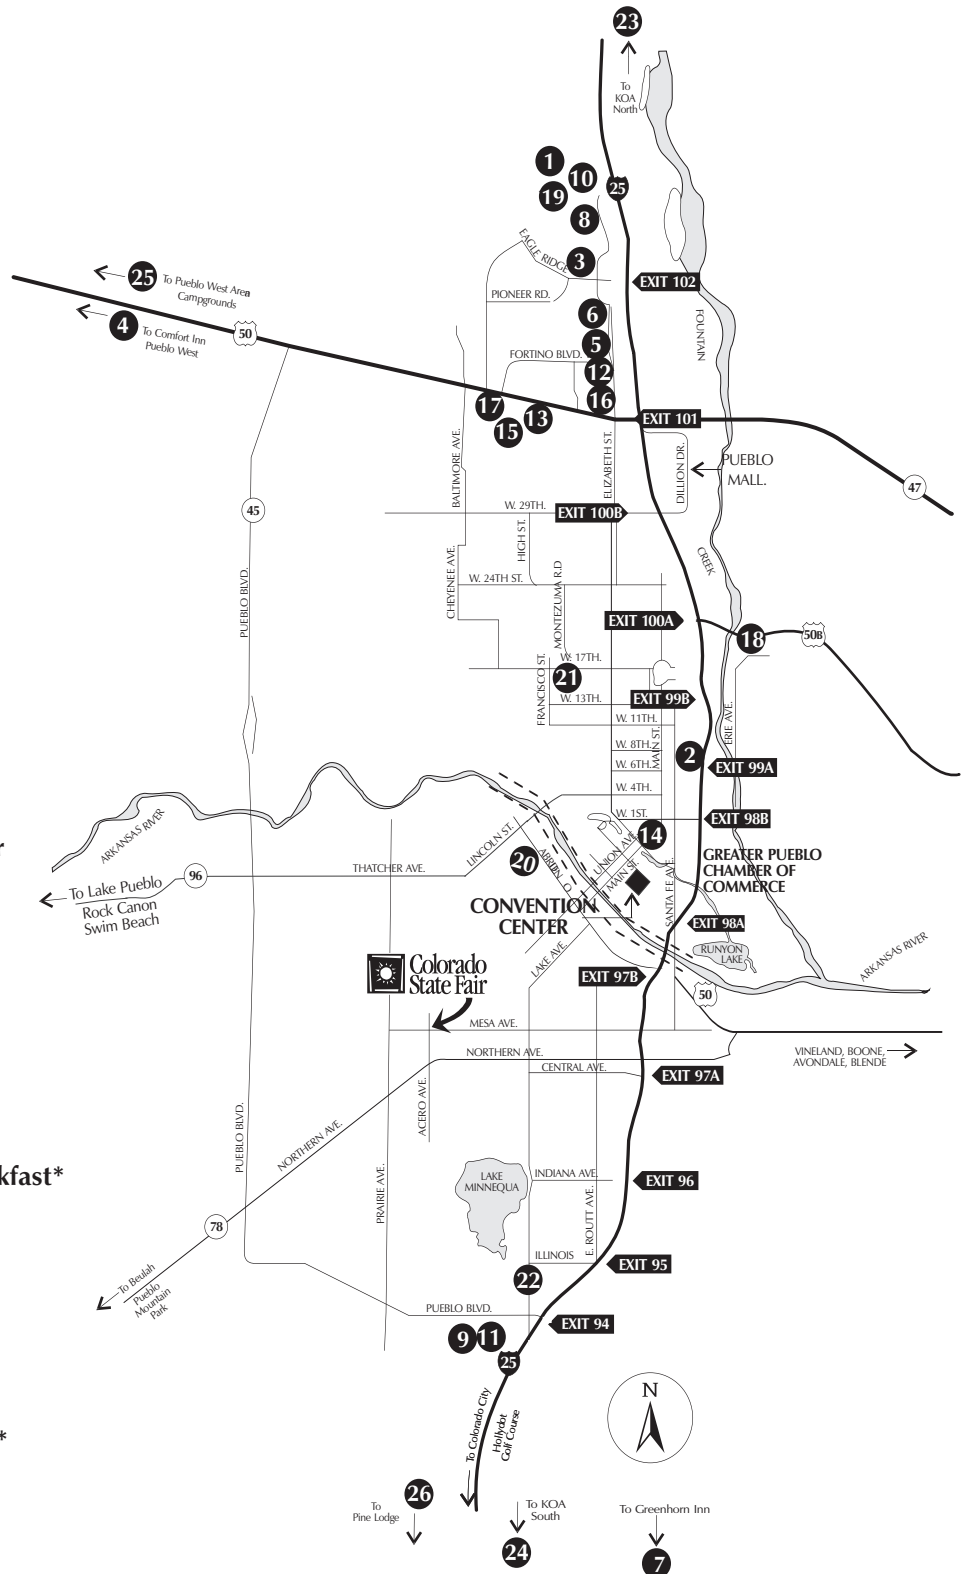

PUEBLO LODGING

Area Code (719) •

THE GREATER™
PUEBLO CHAMBER
We Mean Business.®

PUEBLO AREA MAP

- 1 **Best Western Eagleridge Inn & Suites**
4727 N. Elizabeth St., 543-4644
- 2 **Guest House Inn & Suites**
730 N. Santa Fe, 543-6530
- 3 **Comfort Inn**
4645 I-25 North, 542-6868
- 4 **Comfort Inn at Pueblo West**
77 S. Radnor Dr., 547-9400
- 5 **Days Inn**
4201 N. Elizabeth, 543-8031
- 6 **Econo Lodge**
4615 N. Elizabeth, 542-9933
- 7 **Days Inn of Colorado City**
6670 W. Hwy. 165, 676-2340
- 8 **Hampton Inn**
4703 I-25 North, 544-4700
- 9 **Hampton Inn & Suites**
3315 Gateway Dr., 566-1726
- 10 **La Quinta Inn & Suites**
4801 N. Elizabeth, 542-3500
- 11 **Microtel Inn**
3343 Gateway Drive, 242-2020
- 12 **Motel 6**
4103 N. Elizabeth, 543-6221
- 13 **Motel 6 West**
960 Highway 50 West, 543-8900
- 14 **Pueblo Marriott**
110 W. 1st St., 542-3200
- 15 **Quality Inn & Suites**
3910 Outlook Blvd., 544-5500
- 16 **Pueblo Hotel & Conference Center**
4001 N. Elizabeth, 543-8050
- 17 **Super 8 Motel**
1100 Highway 50 West, 545-4104
- 18 **Value Stay Inn & Suites**
2001 N. Hudson, 542-3750
- 19 **Wingate Inn**
4711 N. Elizabeth, 586-9000
- 20 **Abriendo Inn Bed & Breakfast***
300 W. Abriendo Ave., 544-2703
- 21 **The Edgar Olin House Bed & Breakfast***
727 W 13th, 544-5727
- 22 **Fort's RV Park****
3015 Lake Ave., 564-2327
- 23 **KOA Kampgrounds- North****
4131 I-25 North, 542-2273
- 24 **KOA Kampgrounds- South****
9040 I-25 South, 676-3376
- 25 **Pueblo West Campground Arena****
480 E. McCulloch, 547-9887
- 26 **Pine Lodge Cabin Rentals *****
18488 Hwy 165, Rye, 489-2686